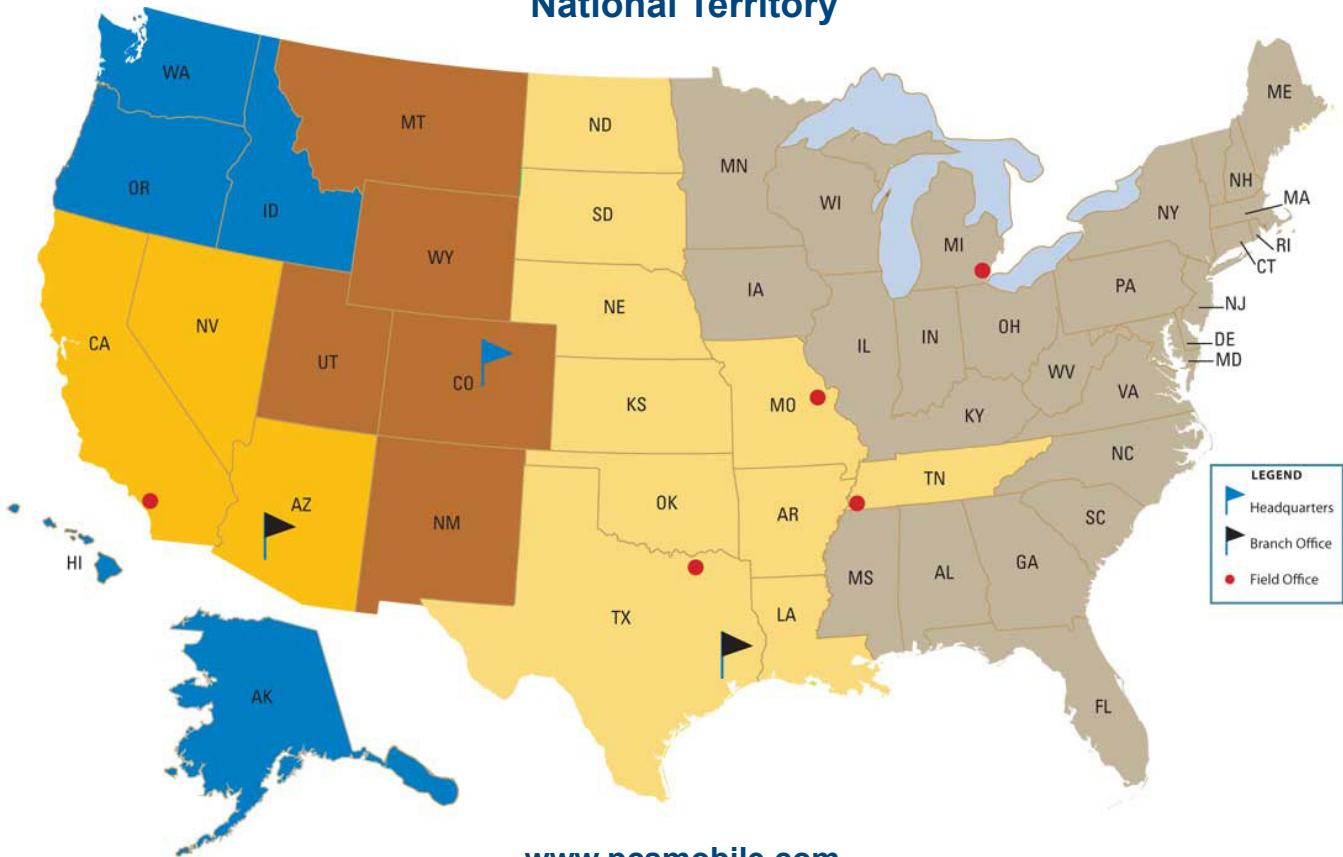

PCS Mobile Services

PCS Mobile offers support services in a variety of mediums in conjunction with our various solutions. Our capabilities are extensive and are available as complete "turn-key" projects or on an "as needed" basis.

- Mobile Design
- Mobile Acquire
- Mobile Complete
- Mobile Academy
- Mobile Assurance

Ask your PCS Mobile Sales Manager for more information about our service offerings.

www.pcsmobile.com